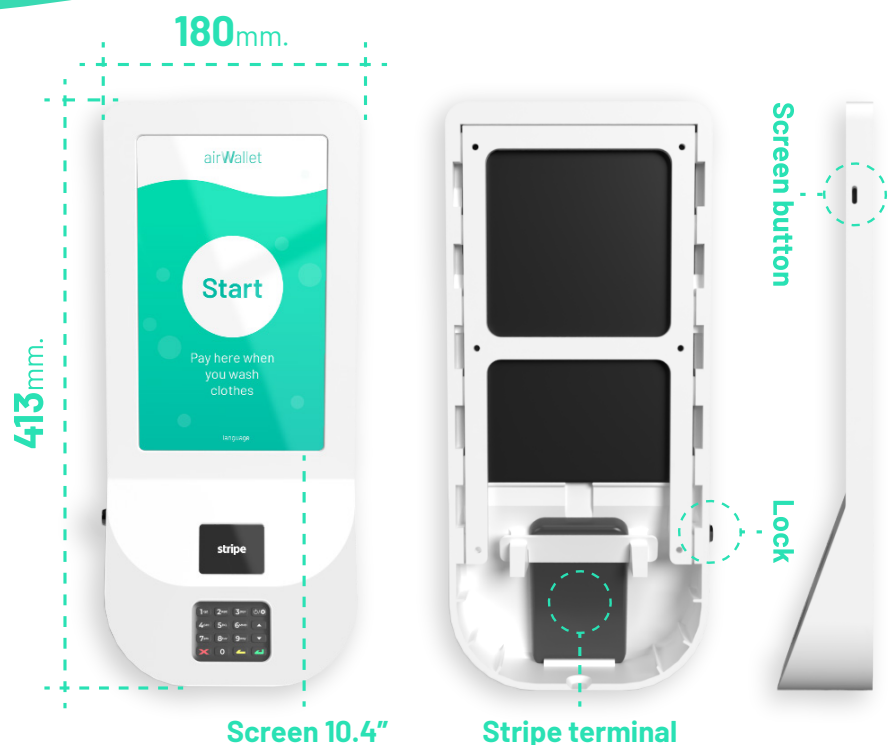

It is incredibly simple! You just select the desired service on the screen and pay on the Stripe terminal below.

Once the payment has been approved, Anton sends a start signal to the desired device and the device is ready to start.

Easy to install? Well of course!

The elegant Anton terminal is quick and easy to install. All you need is a wall, standard power outlet and there is no need for an internet connection. Simply mount Anton with the included hardware and set it up. You can now begin accepting payments on your Airwallet enabled machines and devices.